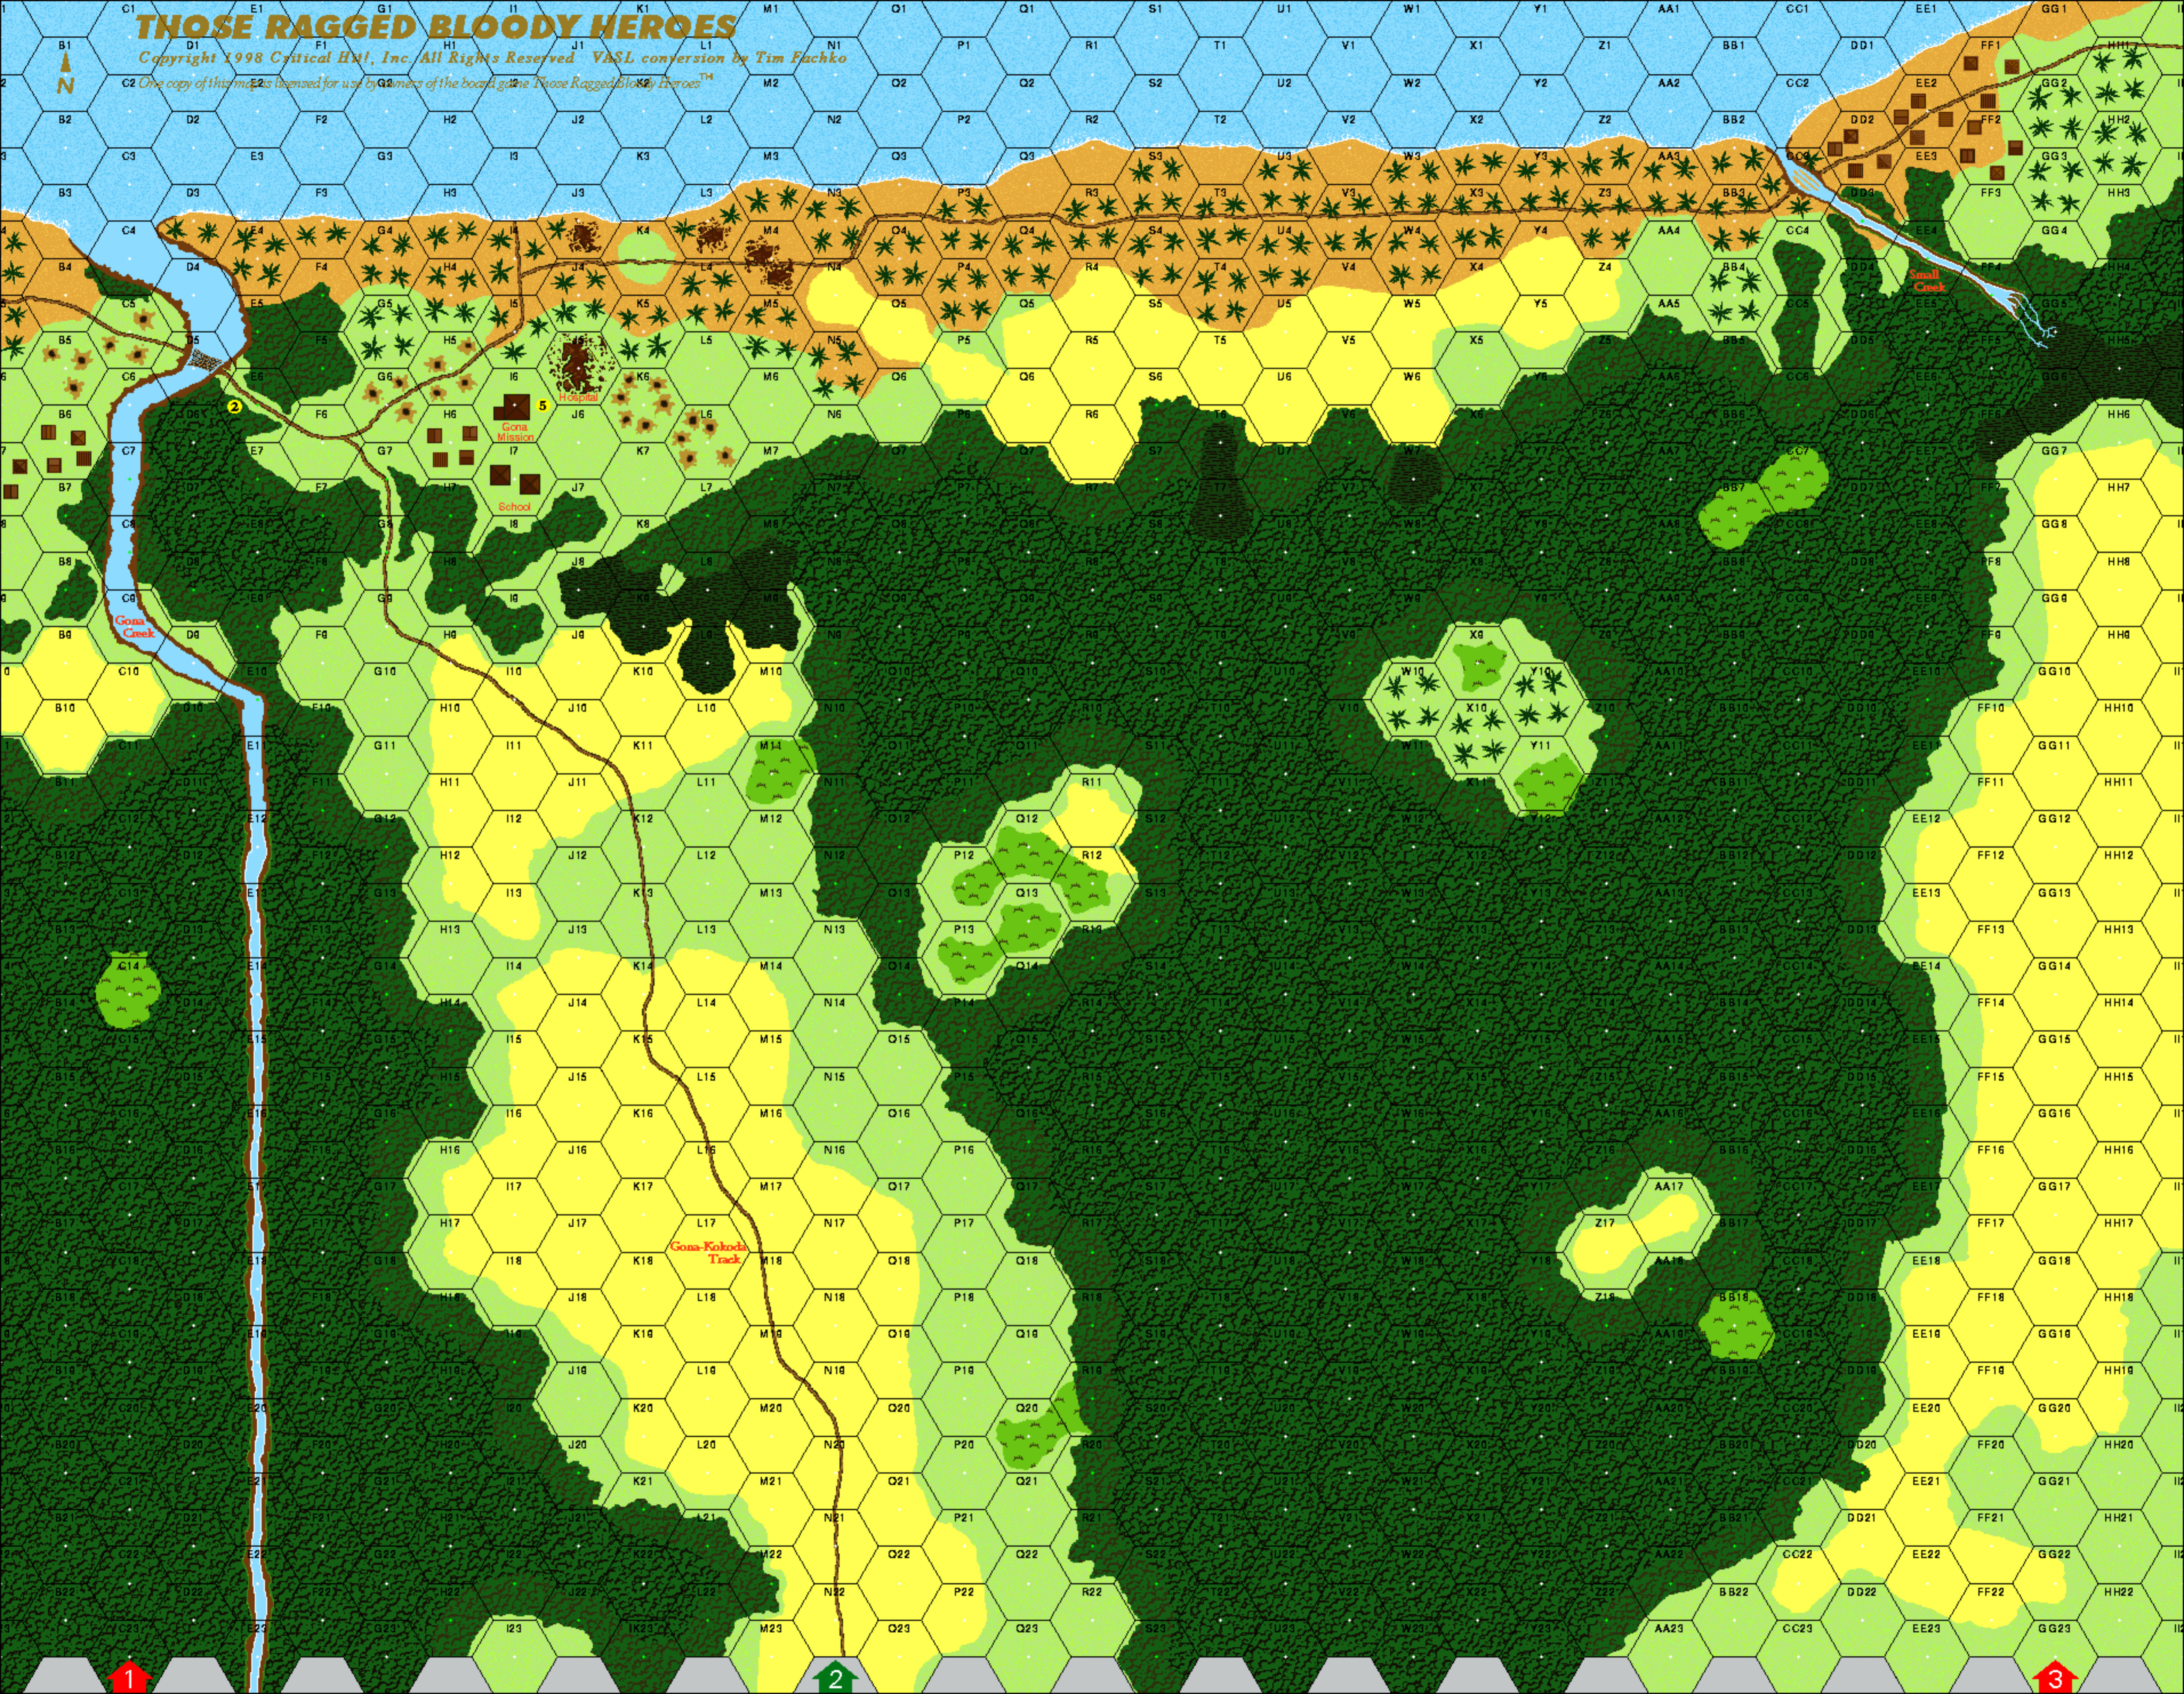

# THOSE RAGGED BLOODY HEROES

Copyright 1998 Critical Hit!, Inc. All Rights Reserved. VASL conversion by Tim Fachko

One copy of this map is licensed for use by owners of the board game Those Ragged Bloody Heroes™

1

2

3